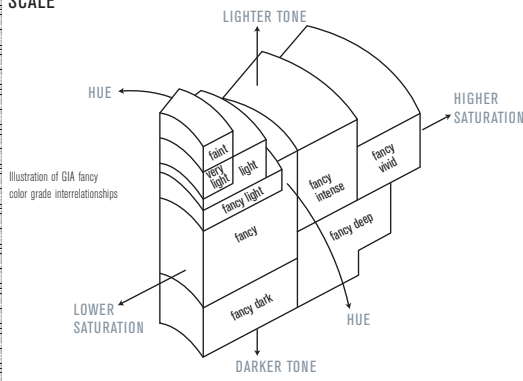

COLORED DIAMOND IDENTIFICATION AND ORIGIN REPORT

GIA REPORT 2145607720

May 08, 2012

Shape and Cutting Style ..... **Pear Brilliant**
Measurements ..... **4.51 x 3.15 x 1.92 mm**
Weight ..... **0.15 carat**
Color Grade
Origin ..... **NATURAL**
Grade ..... **FANCY DEEP**
..... **PURPLISH PINK**
Distribution ..... **EVEN**

Comments:

An indented inscription, "[A symbol] 79435", is present.

Inscription:

✎ 79435

GIA
COLORED
DIAMOND
SCALE

110216324311

For terms, conditions, and limitations, see www.gia.edu/terms or call 800-421-7250 or 760-603-4500.