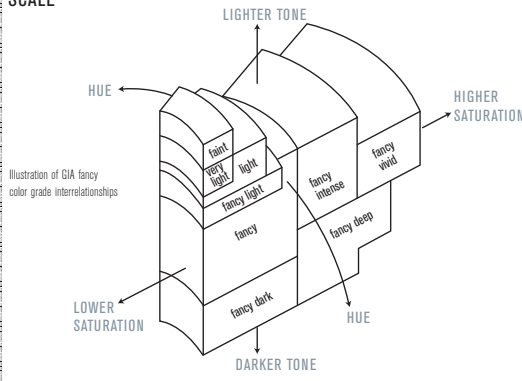

COLORED DIAMOND IDENTIFICATION AND ORIGIN REPORT

GIA REPORT 2155369274

April 18, 2013

Shape and Cutting Style ..... Round Brilliant
Measurements ..... 5.59 - 5.64 x 3.66 mm
Weight ..... 0.74 carat
Color Grade
Origin ..... NATURAL
Grade ..... FANCY INTENSE
..... PURPLISH PINK
Distribution ..... EVEN

Comments:
None

Inscription:
X 100587

GIA COLORED DIAMOND SCALE

210518898113